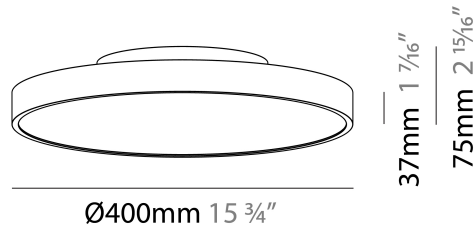

GENERAL

Series: Sign Diva
Subseries: Sign Diva
Partner: Prolicht
Division: Architectural
Installation: Surface
Product Type: Ceiling Surface
Mounting Location: Ceiling
Light Distribution: Direct / Indirect

PHYSICAL

Shape: Round
Diameter (mm): 400
Diameter (in): 15 3/4
Height (mm): 75
Height (in): 2 15/16
Weight (kg): 2.302
Weight (lbs): 5.075

Diffuser: Direct - PMMA - Opal/Micro-Prism/Sparkling Secret/Vintage Industrial with Shine Ring / Indirect - White/Yellow/Orange/Red/Blue/Green
Fixture Finish: SSR / BKV / CWI / CRY / HAB / UFT / ITA / RUA / FTG / MYG / LOD / PUS / FRO / FUP / KIA / POP / BLS / SPG / MEY / GOH / CHC / COM / ABZ / JAG / OBR / MOS / ROR
Fixture Material: PMMA / Extruded Aluminum / Steel

ELECTRICAL

Lamp Type: LED (Zhaga Standard)
Input Wattage (W): 19.8
Total Output Wattage (W): 16
Dimming: Tri-Mode (Non-Dimming and Phase Dimming (120Vac only) and 0-10V Dimming)
Driver Included: Yes
Driver Location: Integrated
Driver Type: Constant Current - Universal
Driver Class: Class 2
Input Voltage (V): 120 - 277
Constant Current (MA): 500

LED

Color Temperature (*K): 3000 / 3500 / 4000
Max. Delivered Lumen (lm): 2280 / 2313 / 2360
CRI: >90 CRI
Lamp Life (hrs): 50000

OPTICAL

RATINGS AND CERTIFICATIONS

Certified By: Certified for North American Standards
IP rating: IP20